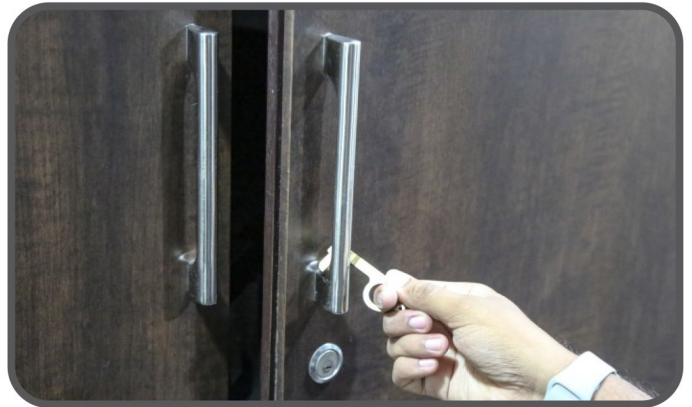

SUPER

BRASS SAFETY TOUCH KEY

**SPREAD THE WORD
NOT THE VIRUS!**

In this uncertain time we to evolve our lifestyle and make it more germ free. **Brass safety key touch** is made with single piece of pure Brass which carries the property of antimicrobial, this very property help decrease the spread of germs.

SUPER

THE BENEFIT OF BRASS SAFETY TOUCH KEY

Brass is 100% recycled and sustainable material

Brass is rust free and can be used repeatedly

Brass has the property of oxidizing it helps making itself germ free