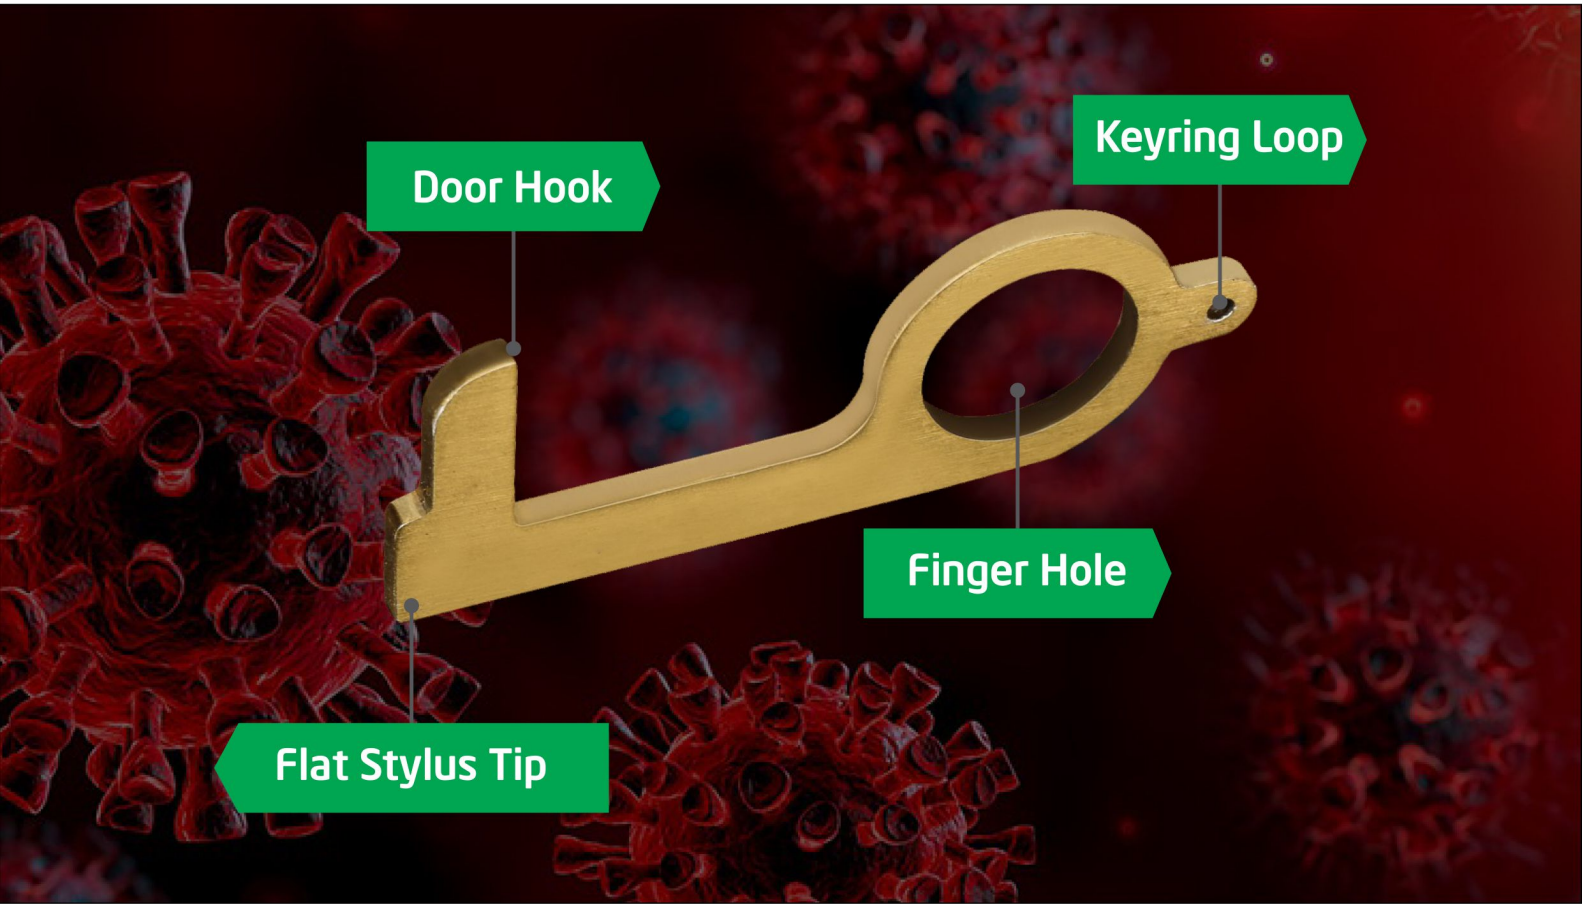

SUPER

BRASS SAFETY TOUCH KEY

**SPREAD THE WORD
NOT THE VIRUS!**

In this uncertain time we to evolve our lifestyle and make it more germ free. **Brass safety key touch** is made with single piece of pure Brass which carries the property of antimicrobial, this very property help decrease the spread of germs.

Hundreds of people touches the same surface daily

It's almost impossible to clean once a person has touched a material

It's difficult to know not the sick person has touched before

SUPER

4, Abhigam Complex,
Opp. Doctor House,
Near Parimal Railway
Crossing, C G Road,
Ahmedabad 380006.