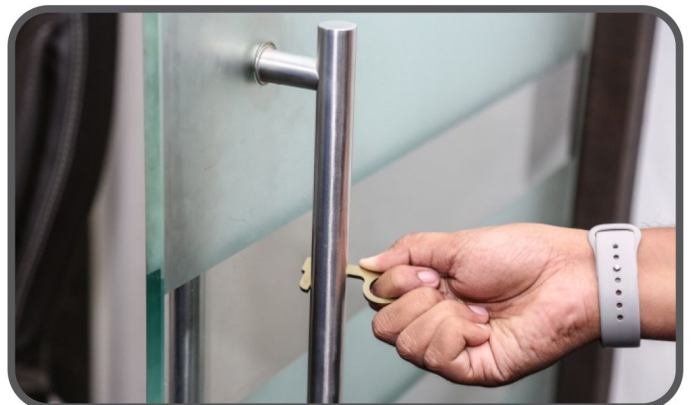

SUPER

BRASS SAFETY TOUCH KEY

**SPREAD THE WORD
NOT THE VIRUS!**

In this uncertain time we to evolve our lifestyle and make it more germ free. **Brass safety key touch** is made with single piece of pure Brass which carries the property of antimicrobial, this very property help decrease the spread of germs.

SUPER

THE BENEFIT OF BRASS SAFETY TOUCH KEY

Brass is 100% recycled and sustainable material

Brass is rust free and can be used repeatedly

Brass has the property of oxidizing it helps making itself germ free